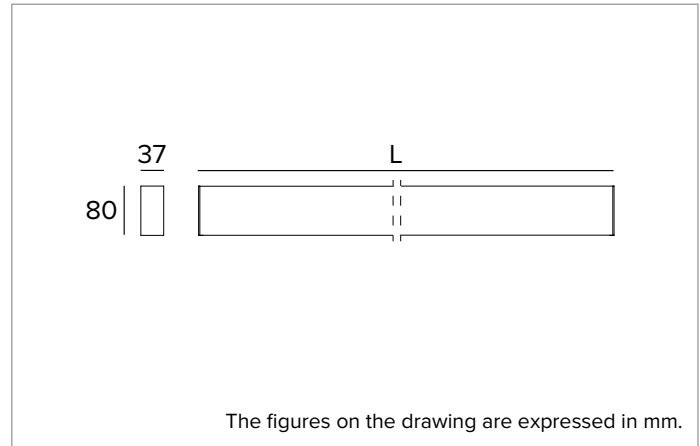

T018MY830D2PW | LOGICO EASY Stand Alone 37 - UGR19

Linear stand alone LED fixture for ceiling mounted or suspension installation

		3000K	H(m)	D1(m)	D2(m)	E _{max} (lx)	
		Ra80		66°	64°		
Fixture Power		23W	1	1.29	1.26	2214	
Source Flux		3092lm	2	2.58	2.52	553	
Fixture Flux		3092lm	3	3.86	3.78	246	
Efficacy		134lm/W	4	5.15	5.04	138	
G0347A	I _{max} =810cd/klm	I _{max}	2505cd	5	6.44	6.30	89