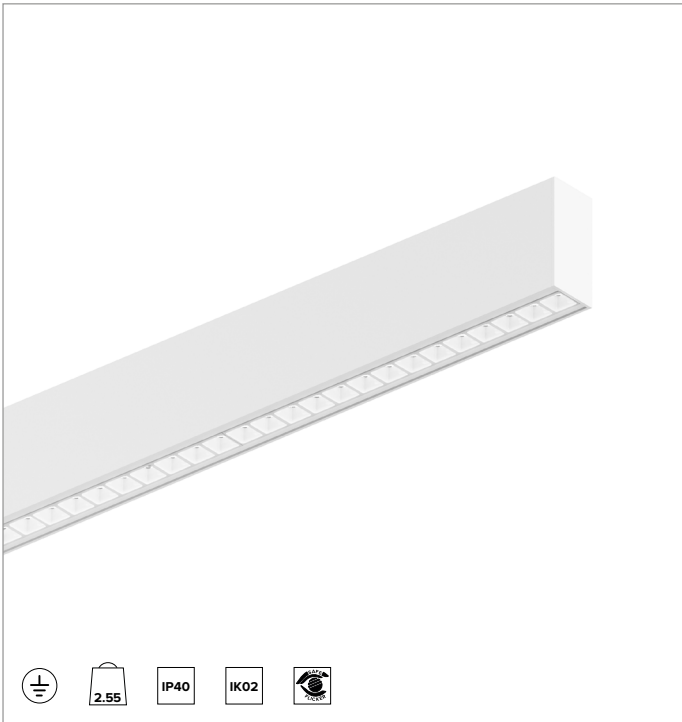

T018MY830D2PW | LOGICO EASY Stand Alone 37 - UGR19

Linear stand alone LED fixture for ceiling mounted or suspension installation

		3000K	H(m)	D1(m)	D2(m)	E _{max} (lx)	
		Ra80		66°	64°		
Fixture Power		23W	1	1.29	1.26	2214	
Source Flux		3092lm	2	2.58	2.52	553	
Fixture Flux		3092lm	3	3.86	3.78	246	
Efficacy		134lm/W	4	5.15	5.04	138	
G0347A	I _{max} =810cd/klm	I _{max}	2505cd	5	6.44	6.30	89